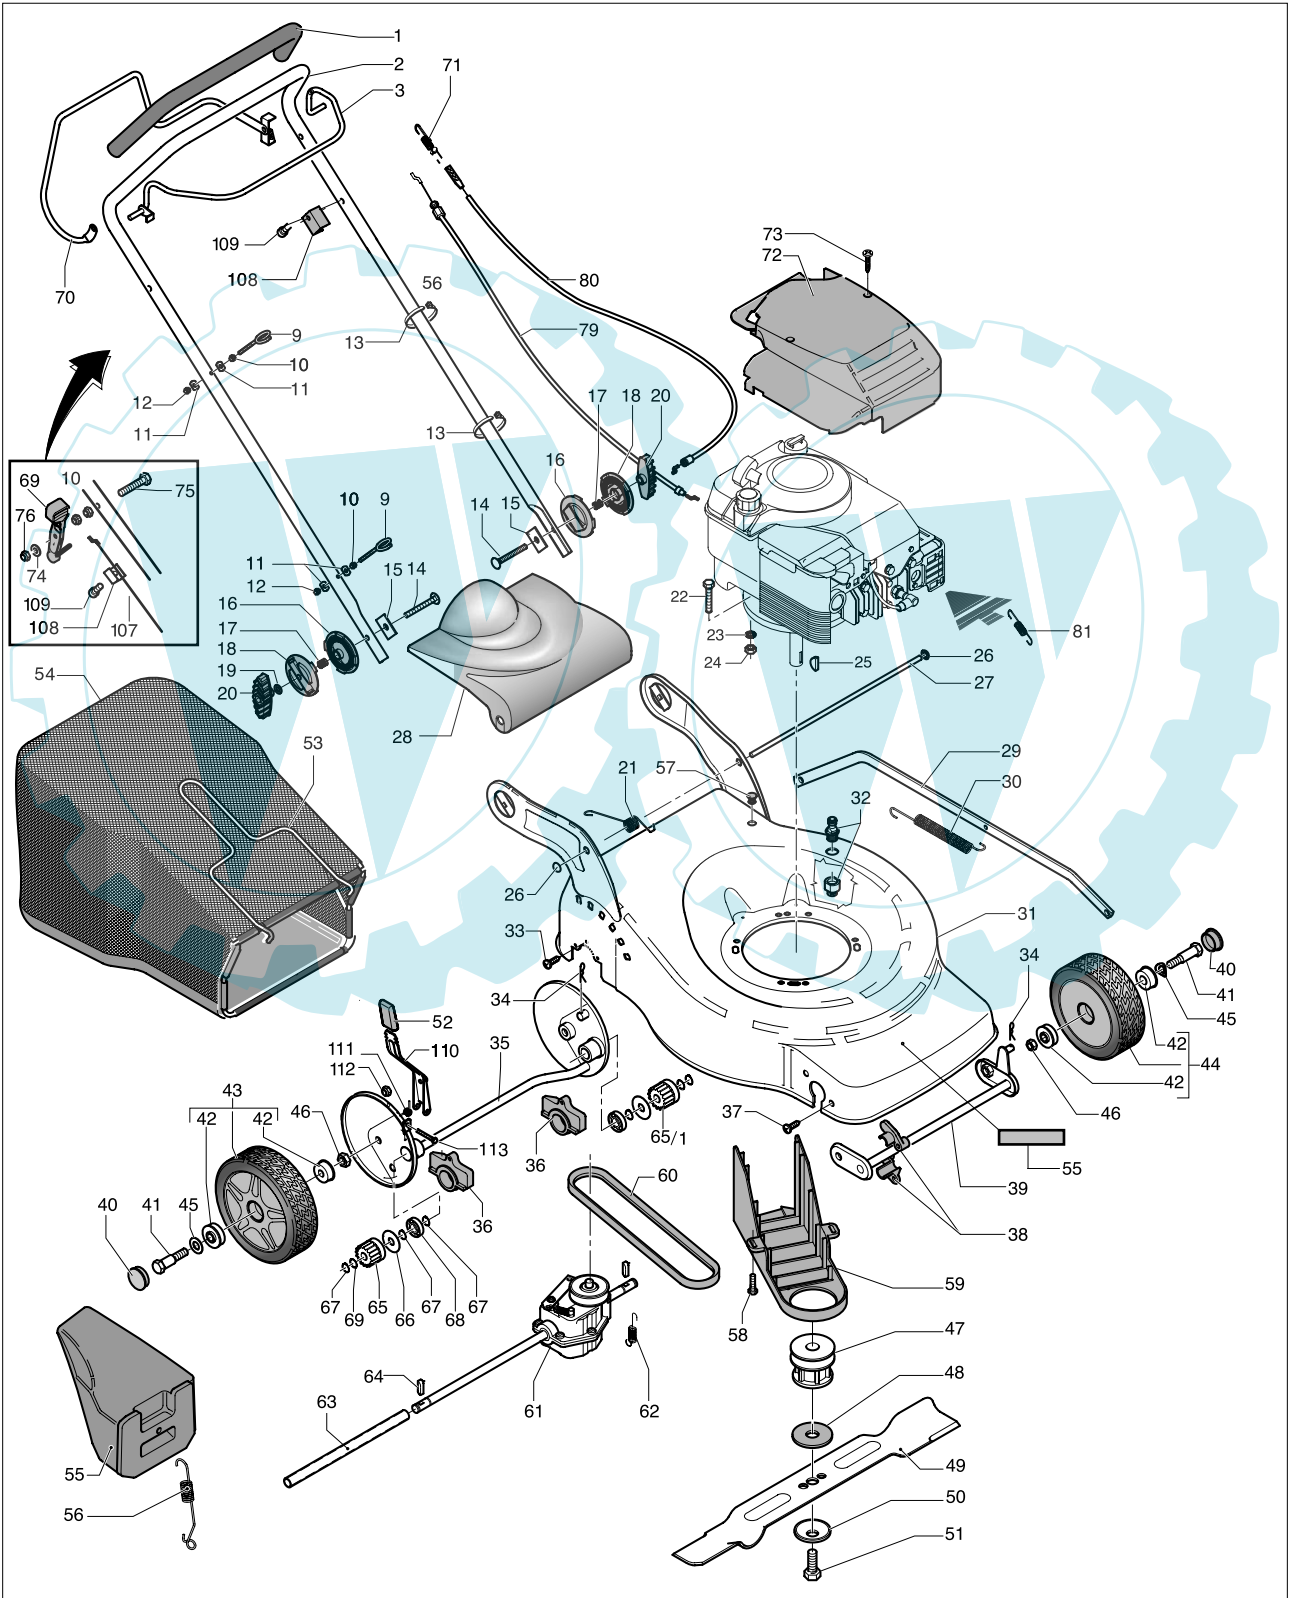

brand	HOMEBASE

date	FEB/04	SHEET 1/3

Model

PIONEER 460 SD

Product number

9538780-32